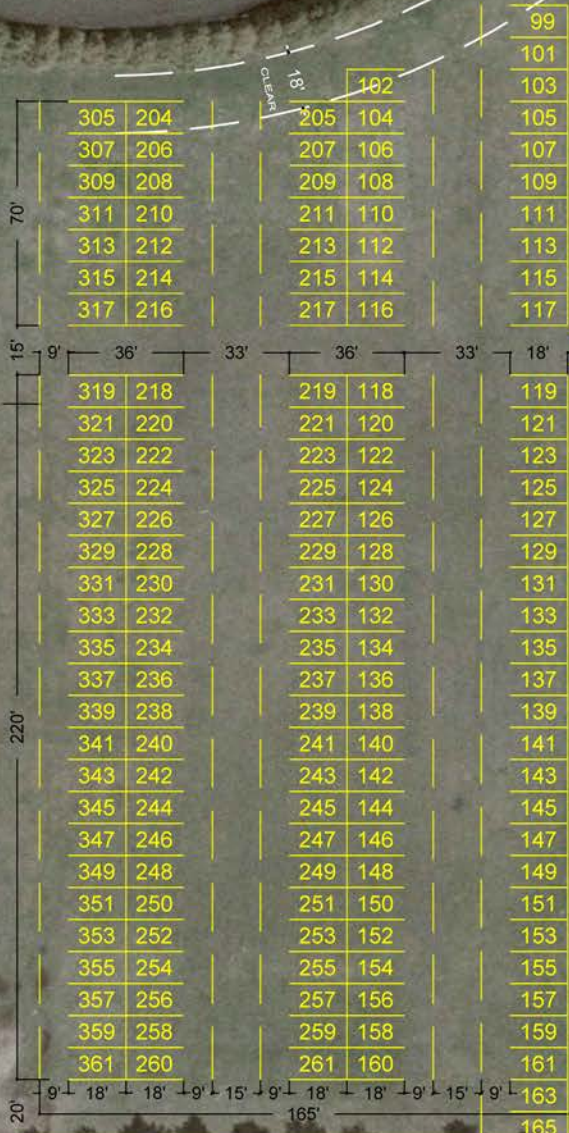

STADIUM DRIVE WEST

42" VENDOR GATE
382'
42" VENDOR GATE
42" VENDOR GATE

NIU THE YARD

THE YARD

STADIUM DRIVE SOUTH

36 - 10' x 18'
Parking Spaces

WEST LAWN

151 - 10' x 18' + 9' Tailgate Spaces