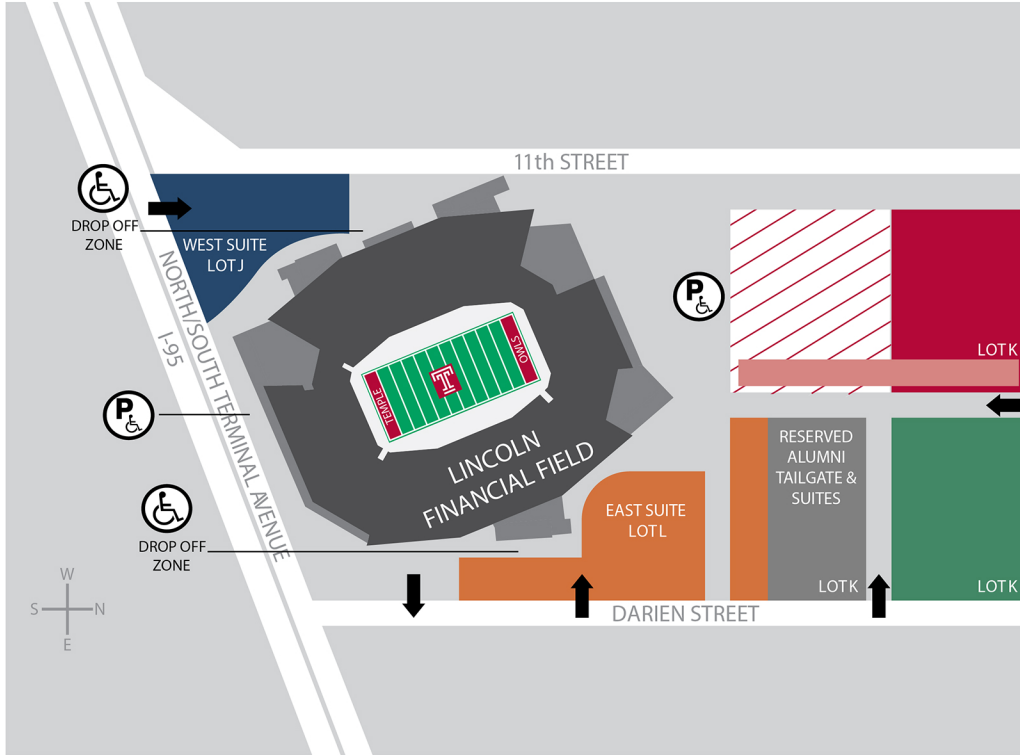

CITIZENS BANK WAY

$110 or more: Cherry Lot White Lot

P
♿ Disabled Parking Entrance Public/Cash

$500 or more: RV Pass

$2,500 or more⁺: Tailgate Row

$10,000 or more: Lot J Lot L

⁺Limited Spaces are available; Spaces will be allocated based on your Owl Club Giving Level and Priority Points Program