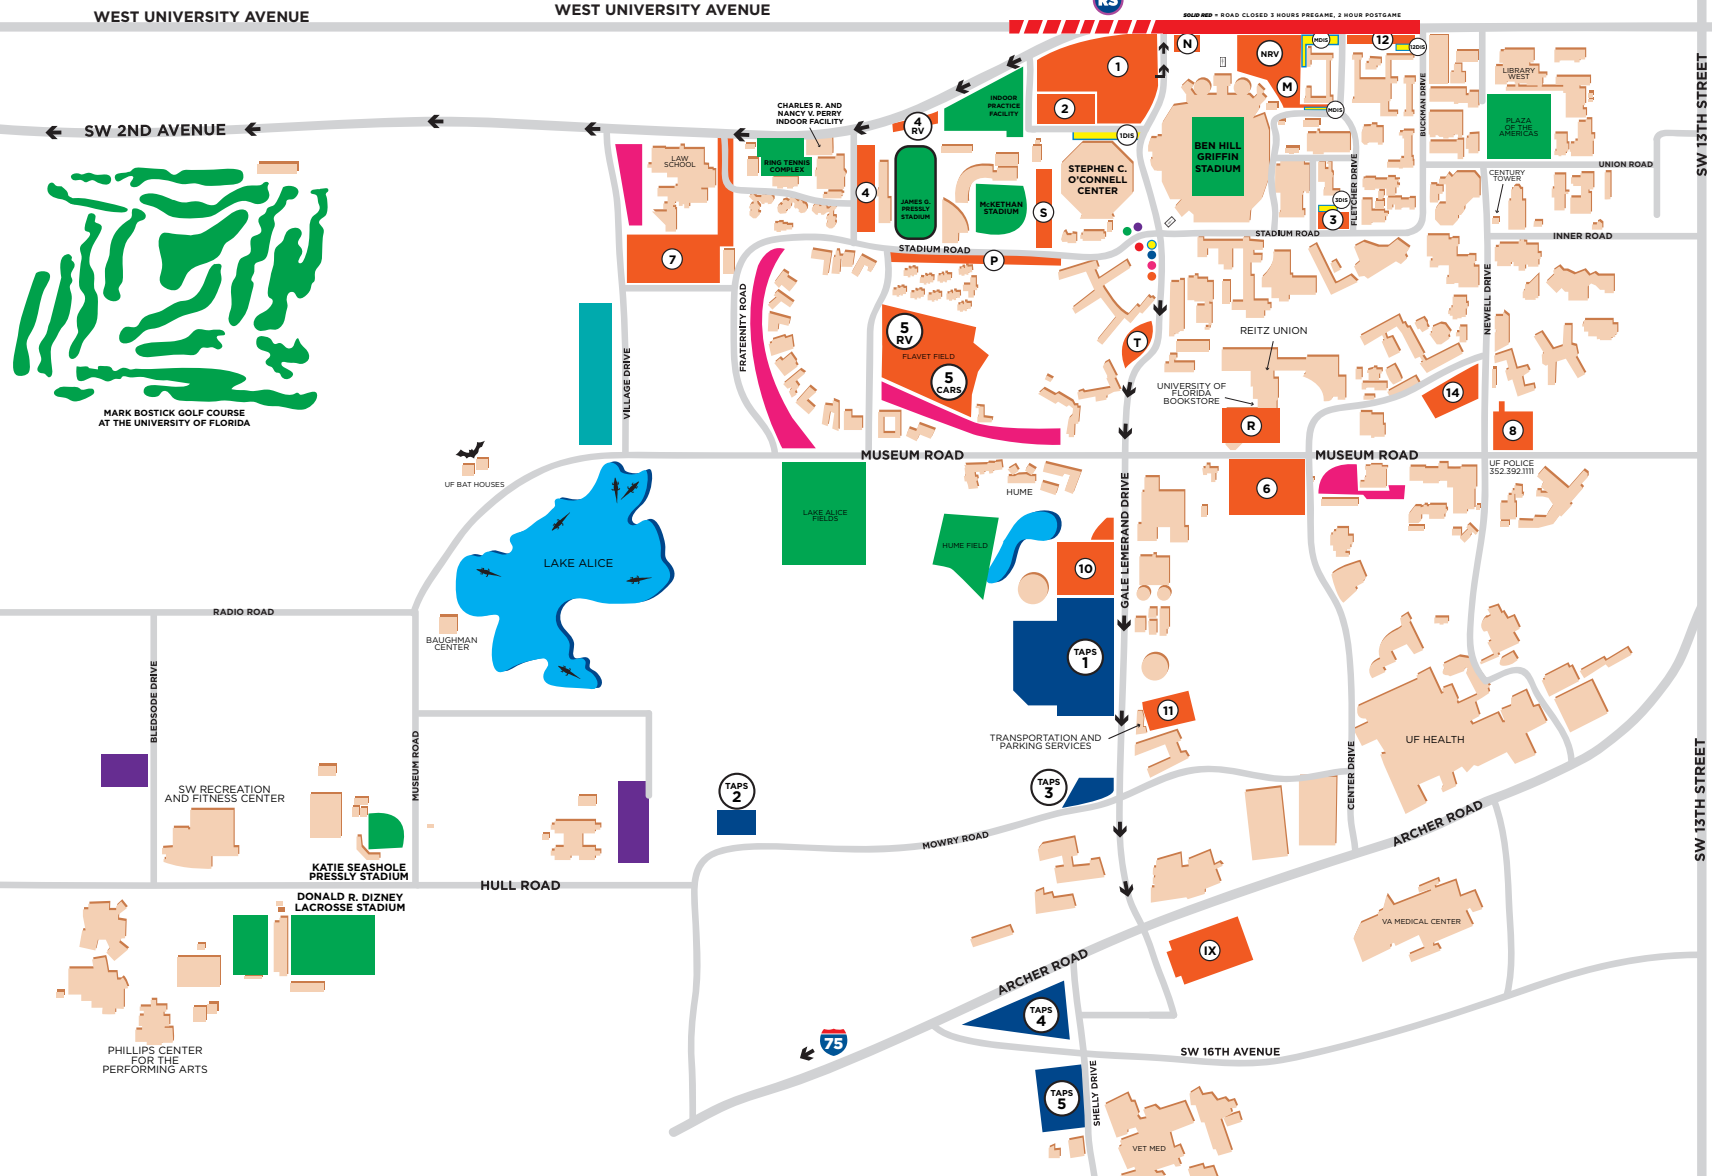

FOOTBALL PARKING MAP

UNIVERSITY OF FLORIDA

LEGEND

- UAA FACILITIES
- BOOSTER PARKING
- TAPS RV PARKING
- PUBLIC RV PARKING
- RESERVED DISABLED
- CHARTER BUS PARKING
- PUBLIC GENERAL PARKING
- RS RIDESHARE PICK-UP
- LIMITED ACCESS 3 HOURS PRIOR TO GAME
- ONE-WAY (POSTGAME)

FOOTBALL PARKING MAP

UNIVERSITY OF FLORIDA